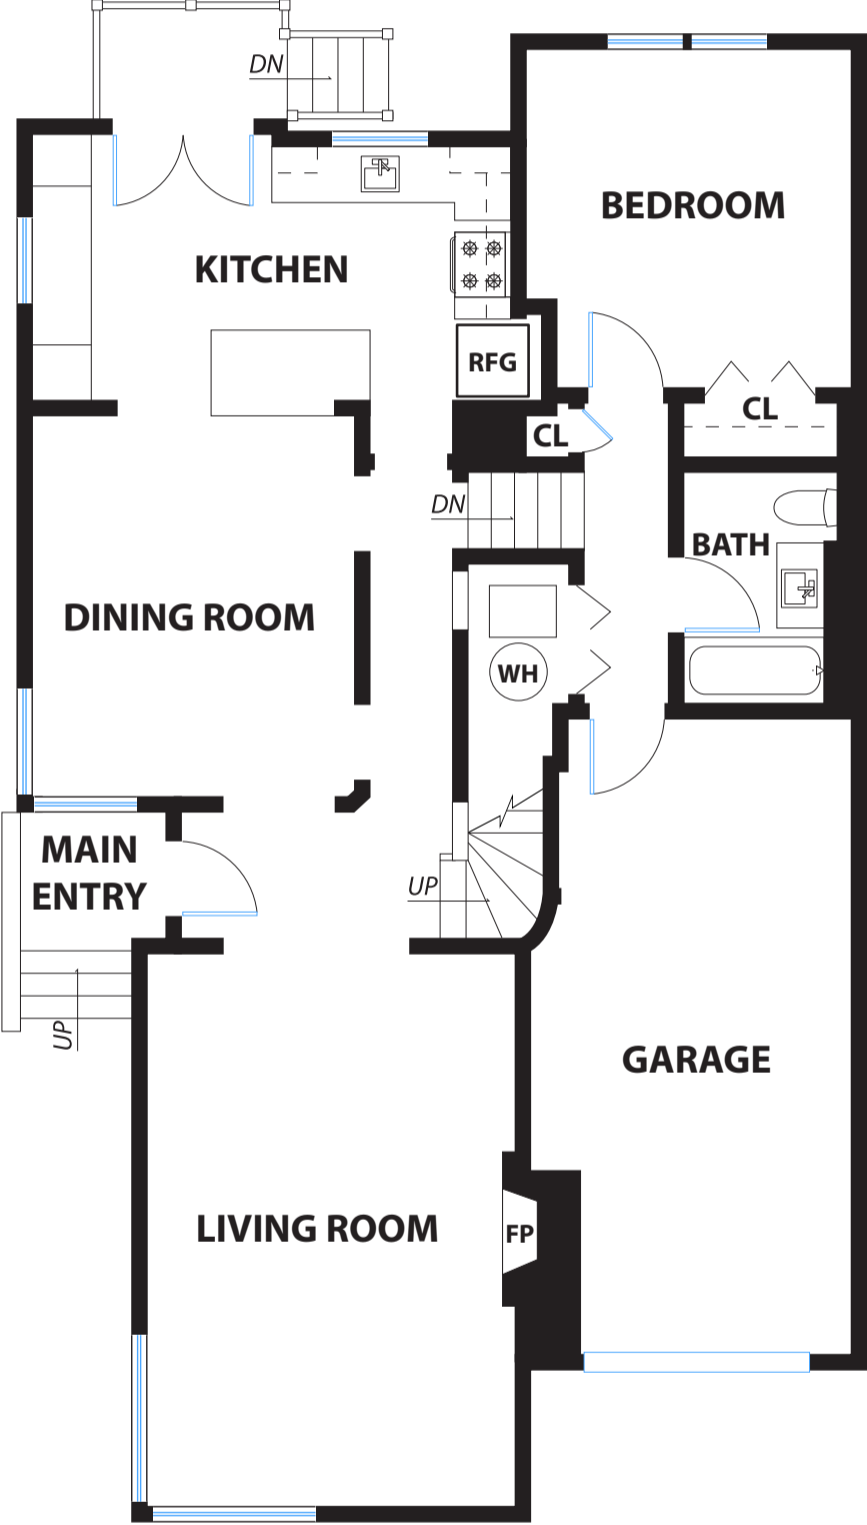

178 DENSLOWE DRIVE

SAN FRANCISCO

LEVEL ONE

LEVEL TWO

DISCLAIMER: RENDERING BY OPEN HOMES PHOTOGRAPHY. ALL MEASUREMENTS ARE APPROXIMATE AND MAY NOT BE EXACT. DO NOT RELY ON THE ACCURACY OF THIS FLOOR PLAN WHEN DETERMINING THE PRICE OF A PROPERTY OR MAKING DECISIONS REGARDING BUYING OR SELLING OF PROPERTIES WITHOUT INDEPENDENT VERIFICATION.