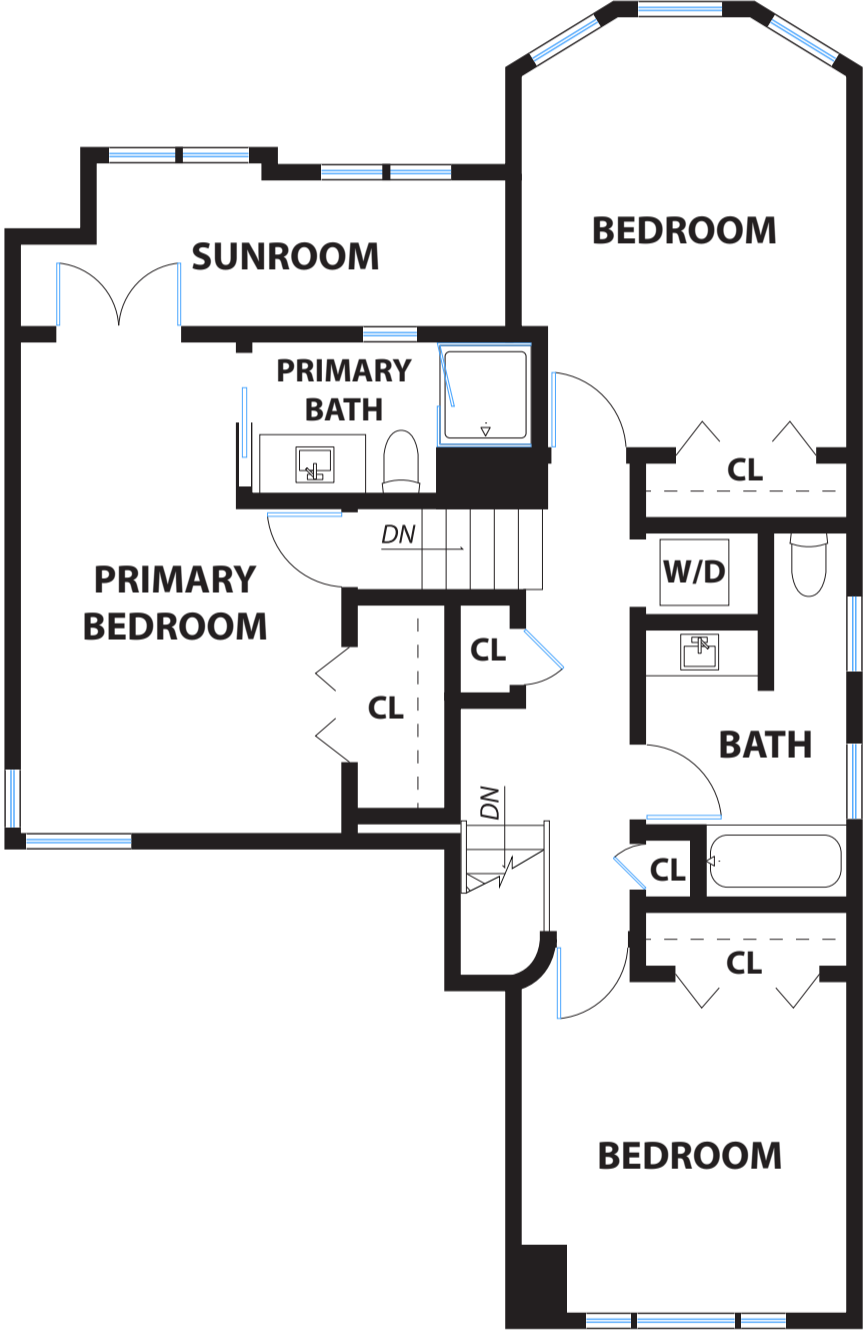

178 DENSLOWE DRIVE

SAN FRANCISCO

LEVEL ONE

LEVEL TWO

DISCLAIMER: RENDERING BY OPEN HOMES PHOTOGRAPHY. ALL MEASUREMENTS ARE APPROXIMATE AND MAY NOT BE EXACT. DO NOT RELY ON THE ACCURACY OF THIS FLOOR PLAN WHEN DETERMINING THE PRICE OF A PROPERTY OR MAKING DECISIONS REGARDING BUYING OR SELLING OF PROPERTIES WITHOUT INDEPENDENT VERIFICATION.